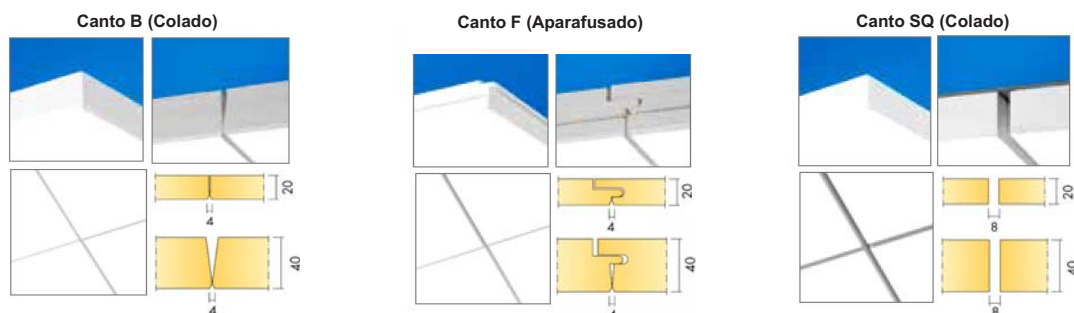

Tectos de fixação directa

Painéis absorventes de fixação directa

Nem sempre é possível instalar um tecto acústico com suspensão tradicional, no entanto, o ambiente acústico é de vital importância, para o bem-estar das pessoas que utilizam o espaço. A Ecophon dispõe de soluções de tectos que podem ser fixos directamente ao tecto através de massa cola adesiva ou aparafusados.

Produtos	Artigo	Dimensões (mm)	Cor	m² / caixa	Un. / caixa	Preço PVP	Classificação Logística
Focus B	35422900	600x600x20	White Frost	7,20	20	81,90 €/m²	B
Focus F	35422800	600x600x20	White Frost	7,20	20	90,80 €/m²	B
	35422801	1200x600x20		7,20			
Focus SQ	35403645	600x600x20	White Frost	7,20	20	81,90 €/m²	B
	35403646	1200x600x20		8,64			
Master B	35442650	600x600x40	White Frost	3,60	10	115,70 €/m²	B
Master F	35442550	600x600x40	White Frost	3,60	10	137,00 €/m²	B
	35442551	1200x600x40		4,32			
Master SQ	35441060	600x600x40	White Frost	3,60	10	115,70 €/m²	B
	35441061	1200x600x40		4,32			
Super G B	35592800	600x600x40	White 085	3,60	10	162,40 €/m²	B

Acessórios	Artigo	Dimensões (mm)	Cor	Repercurssão p/m²	/ caixa	Preço PVP	Classificação Logística
Balde 10L de massa cola adesiva, com base aquosa para instalação de painéis Focus, Master e Super G	26302100	300x300	--	0,3 a 0,4 lt./m²	10 lts	261,00 €/Balde	B
Balde 5L de massa cola adesiva, com base aquosa para instalação de painéis Focus, Master e Super G	26302101	150x150	--	0,3 a 0,4 lt./m²	5 lts.	159,00 €/Balde	B
Tinta para retoques dos painéis na cor branca	26300691	--	White	--	1 lt.	36,30 €/lt.	B
Tinta para retoques dos painéis na cor pretendida	26303914 26303913 26303920 26303922 26303918 26303911 26303908 26303907 26303911 26303910 26303917 26303912 26303919 26303916 26303902 26303900 26303906 26303921 26303909 26303905 26303923	--	Cloudy Day Dark Diamond Eucalyptus Leaf Fresh Clover Goji Berry Golden Field Highland Fog Moonlight Sky Morning Drizzle Ocean Storm Peach Rose Ruby Rock Sage Garden Scallop Shells Silent Steam Silk Slate Silver Stone Summer Forest Sunset Heat Volcanic Ash Wet Sand	--	1 lt.	109,40 €/lt.	B
Espátula de plástico para aplicação de massa cola adesiva	26301216	173x96	Grey	--	2 un.	6,40 €/un.	B
Peça de plástico para colocar nas juntas e nivelar painéis	26301219	150x28	Black	--	50 un.	0,40 €/un.	B
Parafuso para fixação dos painéis Super G B à laje de 100mm	26304072	100x20	White	--	40 un.	1,90 €/un.	B
Peça em aço galvanizado para fixação directa de painéis Focus F em tectos de betão (altura H= 6mm)	26300149	150x35x6	Galvanizado	--	100 un.	0,70 €/un.	B
Peça em aço galvanizado para fixação directa de painéis Master F em tectos de betão (altura H= 12 mm)	26300152	150x35x12	Galvanizado	--	100 un.	0,80 €/un.	B

Para uma correcta instalação de painéis tipo B ou F a sua fixação não deve ser efectuada em zonas pintadas. Os painéis tipo B ou F devem ser aplicados em tectos o mais regular possível, de modo a garantir um bom acabamento do mesmo.